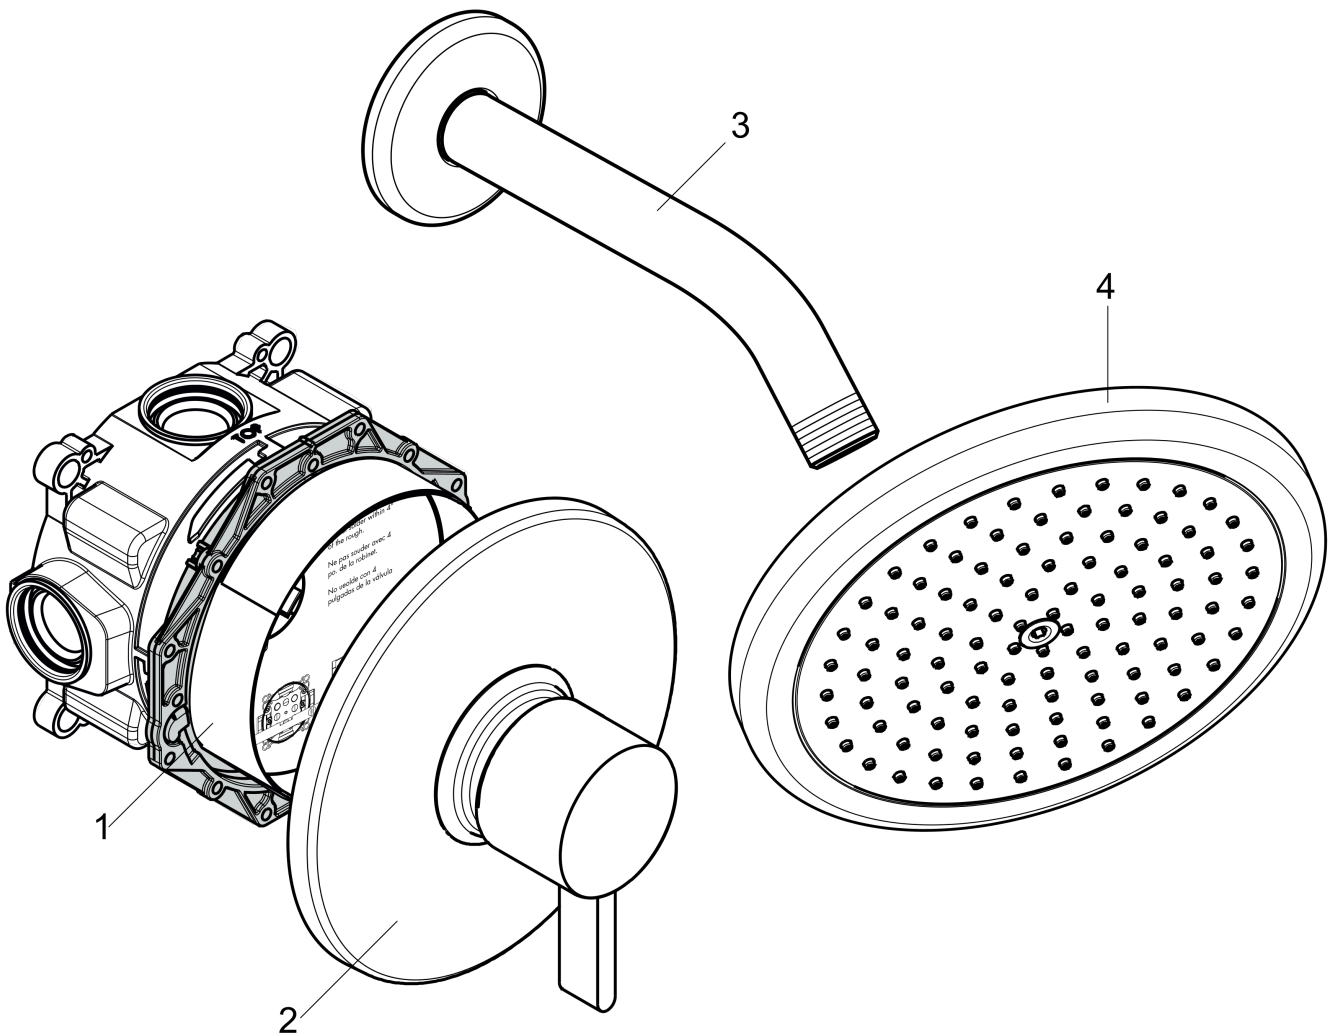

Croma
Pressure Balance Shower Set with Rough, 2.0 GPM
 Surface: **chrome** Part no. : **04909000**

Description

Features

- Consists of: Showerhead, Showerarm, Pressure balance trim, Rough
- Shower head size: 8.66"
- Spray modes: RainAir
- Ball-joint: Showerhead angle adjustable
- Flow: 2.0 GPM (7.6 L/Min)
- Use of outlets: Temperature and on/off control for 1 outlet

Item details

List Price \$ 816.00

Technology

Compliance

Product image

Scale drawing

Croma
Pressure Balance Shower Set with Rough, 2.0 GPM
Surface: **chrome** Part no. : **04909000**

Exploded drawing

Year of production: >08/20

Croma
Pressure Balance Shower Set with Rough, 2.0 GPM
 Surface: **chrome** Part no. : **04909000**

Spare parts list

Year of production: >08/20

Pos.	Description	Part no.	Price	PU
1	base body	01850181	-	1
2	Finish set	04233000	-	1
3	shower arm	04186003	-	1
4	showerhead cpl.	26478001	-	1