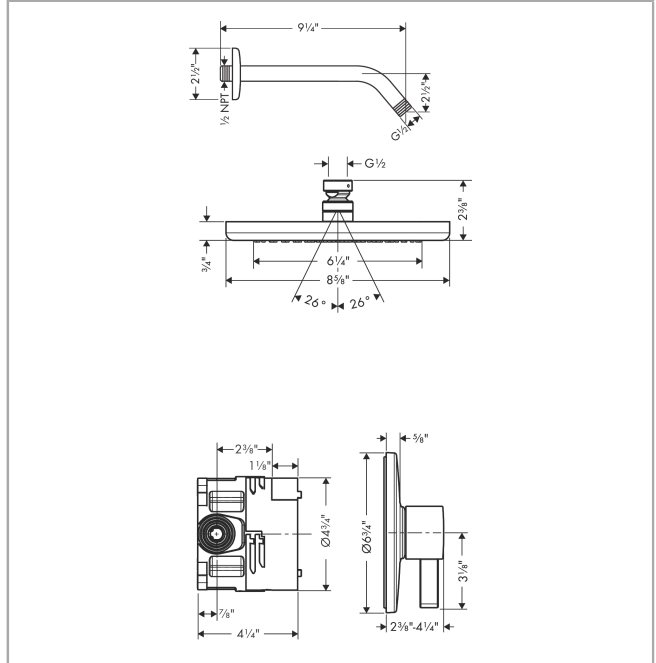

Croma
Pressure Balance Shower Set with Rough, 2.0 GPM
 Surface: **chrome** Part no. : **04909000**

Description

Features

- Consists of: Showerhead, Showerarm, Pressure balance trim, Rough
- Shower head size: 8.66"
- Spray modes: RainAir
- Ball-joint: Showerhead angle adjustable
- Flow: 2.0 GPM (7.6 L/Min)
- Use of outlets: Temperature and on/off control for 1 outlet

Item details

List Price \$ 816.00

Technology

Compliance

Product image

Scale drawing

Croma
Pressure Balance Shower Set with Rough, 2.0 GPM
Surface: **chrome** Part no. : **04909000**

Exploded drawing

Year of production: >08/20

Croma
Pressure Balance Shower Set with Rough, 2.0 GPM
 Surface: **chrome** Part no. : **04909000**

Spare parts list

Year of production: >08/20

Pos.	Description	Part no.	Price	PU
1	base body	01850181	-	1
2	Finish set	04233000	-	1
3	shower arm	04186003	-	1
4	showerhead cpl.	26478001	-	1