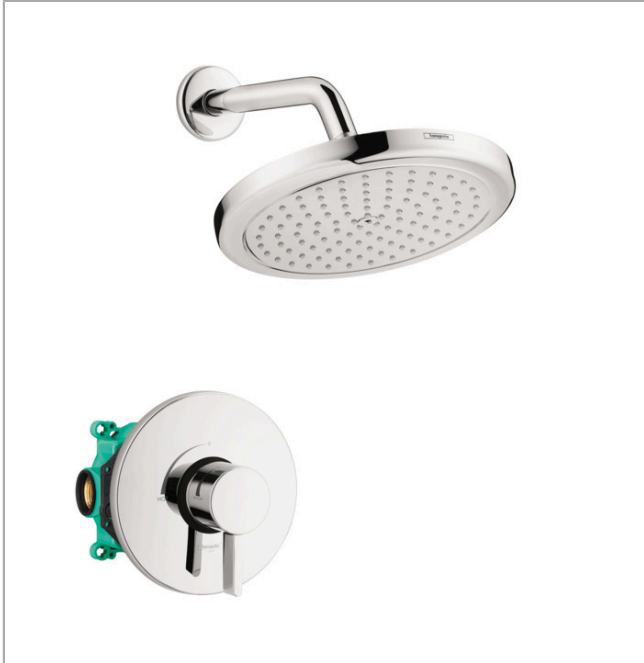

Croma
Pressure Balance Shower Set with Rough, 2.0 GPM
 Surface: **chrome** Part no. : **04909000**

Description

Features

- Consists of: Showerhead, Showerarm, Pressure balance trim, Rough
- Shower head size: 8.66"
- Spray modes: RainAir
- Ball-joint: Showerhead angle adjustable
- Flow: 2.0 GPM (7.6 L/Min)
- Use of outlets: Temperature and on/off control for 1 outlet

Item details

List Price \$ 816.00

Technology

Compliance

Product image

Scale drawing

Croma
Pressure Balance Shower Set with Rough, 2.0 GPM
Surface: **chrome** Part no. : **04909000**

Exploded drawing

Year of production: >08/20

Croma
Pressure Balance Shower Set with Rough, 2.0 GPM
 Surface: **chrome** Part no. : **04909000**

Spare parts list

Year of production: >08/20

Pos.	Description	Part no.	Price	PU
1	base body	01850181	-	1
2	Finish set	04233000	-	1
3	shower arm	04186003	-	1
4	showerhead cpl.	26478001	-	1